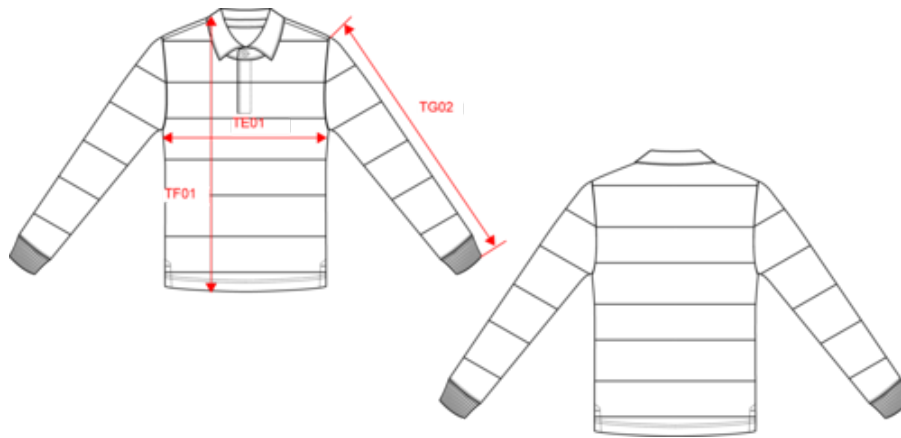

KARIBAN

K285

Unisex long-sleeved striped polo shirt

- Enzyme-washed fabric, excellent printability.
- Combed cotton: hard-wearing garment over time.
- Comfortable fashion slim fit.

100% cotton. Combed cotton. Compact yarn. Jersey knit. Enzyme-washed. Contrasting cotton twill collar on all colours. Straight fit. Invisible placket buttonhole. 3 tone-on-tone rubber buttons. Shoulder backed with silicone for a better fit. Cuff with 1x1 rib finish with tubular lining for a better finish with double over stitching. Double over stitching finish on the bottom hem and two side slits with taped neck in contrasting main material. Elastane content to stop the cuff from losing its shape. Brand label on the collar and a detachable size tag for easy decoration.

More information

Logistic

Country of origin

Customs code

Washing instructions

KARIBAN

K285

Unisex long-sleeved striped polo shirt

Dimensions (cm)

Measurements in cm	XS	S	M	L	XL	XXL	3XL	4XL	5XL
TE01 - 1/2 chest width at 1.5cm below armhole	51.00	54.00	57.00	60.00	63.00	66.00	69.00	72.00	75.00
TF01 - Total height from HSP	70.00	72.00	74.00	76.00	78.00	80.00	82.00	84.00	86.00
TG02 - Long sleeve length	64.00	65.00	66.00	67.00	68.00	69.00	70.00	71.00	72.00