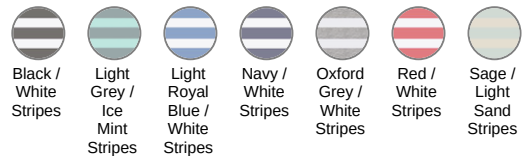

KARIBAN

K285

Unisex long-sleeved striped polo shirt

- Enzyme-washed fabric, excellent printability.
- Combed cotton: hard-wearing garment over time.
- Comfortable fashion slim fit.

100% cotton. Combed cotton. Compact yarn. Jersey knit. Enzyme-washed. Contrasting cotton twill collar on all colours. Straight fit. Invisible placket buttonhole. 3 tone-on-tone rubber buttons. Shoulder backed with silicone for a better fit. Cuff with 1x1 rib finish with tubular lining for a better finish with double over stitching. Double over stitching finish on the bottom hem and two side slits with taped neck in contrasting main material. Elastane content to stop the cuff from losing its shape. Brand label on the collar and a detachable size tag for easy decoration.

More information

Logistic

Country of origin

Customs code

Washing instructions

KARIBAN

K285

Unisex long-sleeved striped polo shirt

KARIBAN

K285

Unisex long-sleeved striped polo shirt

Colours information

Black
RVB : 35,35,37
Pantone C : 433C / White
Black
Pantone TCX : 19-4012TCX / 19-4004TCX

White Stripes
RVB :
Pantone C : 433C / White
Pantone TCX : 11-0601TCX

Light Grey
RVB : 154,150,144
Pantone C : 402C
Pantone TCX : 16-4400TCX

Ice Mint Stripes
RVB :
Pantone C :
C :
Pantone TCX :

Light Royal Blue
RVB : 53,95,151
Pantone C : 653C
Pantone TCX : 18-4041TCX

White Stripes
RVB :
Pantone C : 433C / White
Pantone TCX : 19-4012TCX / 11-0601TCX